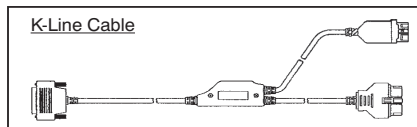

* Requires additional Adapter Harness MB991855.

Reprogramming System Identification Chart (continued)

Model	Engine or Transmission	1998	1999	2000	2001	2002	2003	2004	2005	2006	2007	2008	2009	2010	2011	2012	2013	2014	2015	2016	2017
Lancer Sportback (2004)	2.4L SOHC MIVEC							K-Line													
	ELC-4AT							K-Line													
Lancer Sportback (2010-)	2.0L DOHC																				CAN
	2.0L DOHC T/C MIVEC																				CAN
Mirage (-2002)	1.8L SOHC			K-Line																	
	ELC-4AT			K-Line																	
	1.5L SOHC			K-Line																	
	ELC-4AT			K-Line																	
Mirage (2014-)	1.2L-DOHC																				CAN
Mirage G4 (2017)	1.2L-DOHC																				CAN
Montero	3.8L SOHC							K-Line*													
	ELC-5AT							K-Line*													
	3.5L SOHC			K-Line			K-Line*														
	ELC-4AT			K-Line			K-Line*														
	ELC-5AT						K-Line	K-Line*													
Montero Sport	3.5L SOHC							K-Line													
	ELC-4AT							K-Line													
	3.0L SOHC							K-Line													
	ELC-4AT							K-Line													
	2.4L SOHC							K-Line													
ELC-4AT							K-Line														
Outlander (-2006)	2.4L SOHC							K-Line*													
	ELC-CVT							K-Line*													
	2.4L SOHC MIVEC							K-Line*													
	ELC-4AT							K-Line*													
Outlander (2007 -13)	2.4L DOHC																				CAN
	CVT																				CAN
	3.0L SOHC																				CAN
	ELC-6AT																				CAN
Outlander (2014-)	2.4L DOHC																				CAN
	CVT																				CAN
	3.0L SOHC																				CAN
	ELC-6AT																				CAN
Outlander Sport	2.4L SOHC MIVEC																				CAN
	CVT																				CAN
3000GT	3.0L SOHC			K-Line																	
	ELC-4AT			K-Line																	
	3.0L DOHC			K-Line																	
	ELC-4AT			K-Line																	
	3.0L T/C			K-Line																	
ELC-4AT			K-Line																		