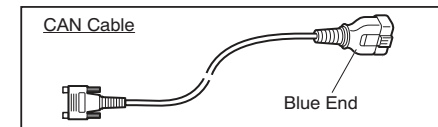

Reprogramming System Identification Chart (continued)

Model	Engine or Transmission	1998	1999	2000	2001	2002	2003	2004	2005	2006	2007	2008	2009	2010	2011	2012	2013	2014	2015	2016	2017
Lancer Sportback (2004)	2.4L SOHC MIVEC							K-Line													
	ELC-4AT							K-Line													
Lancer Sportback (2010-)	2.0L DOHC																				CAN
	2.0L DOHC T/C MIVEC																				CAN
Mirage (-2002)	1.8L SOHC			K-Line																	
	ELC-4AT			K-Line																	
	1.5L SOHC			K-Line																	
	ELC-4AT			K-Line																	
Mirage (2014-)	1.2L-DOHC																				CAN
Mirage G4 (2017)	1.2L-DOHC																				CAN
Montero	3.8L SOHC							K-Line*													
	ELC-5AT							K-Line*													
	3.5L SOHC			K-Line			K-Line*														
	ELC-4AT			K-Line			K-Line*														
	ELC-5AT						K-Line	K-Line*													
Montero Sport	3.5L SOHC							K-Line													
	ELC-4AT							K-Line													
	3.0L SOHC							K-Line													
	ELC-4AT							K-Line													
	2.4L SOHC							K-Line													
ELC-4AT							K-Line														
Outlander (-2006)	2.4L SOHC							K-Line*													
	ELC-CVT							K-Line*													
	2.4L SOHC MIVEC							K-Line*													
	ELC-4AT							K-Line*													
Outlander (2007 -13)	2.4L DOHC																				CAN
	CVT																				CAN
	3.0L SOHC																				CAN
	ELC-6AT																				CAN
Outlander (2014-)	2.4L DOHC																				CAN
	CVT																				CAN
	3.0L SOHC																				CAN
	ELC-6AT																				CAN
Outlander Sport	2.4L SOHC MIVEC																				CAN
	CVT																				CAN
3000GT	3.0L SOHC			K-Line																	
	ELC-4AT			K-Line																	
	3.0L DOHC			K-Line																	
	ELC-4AT			K-Line																	
	3.0L T/C			K-Line																	
ELC-4AT			K-Line																		

* Requires additional Adapter Harness MB991855.